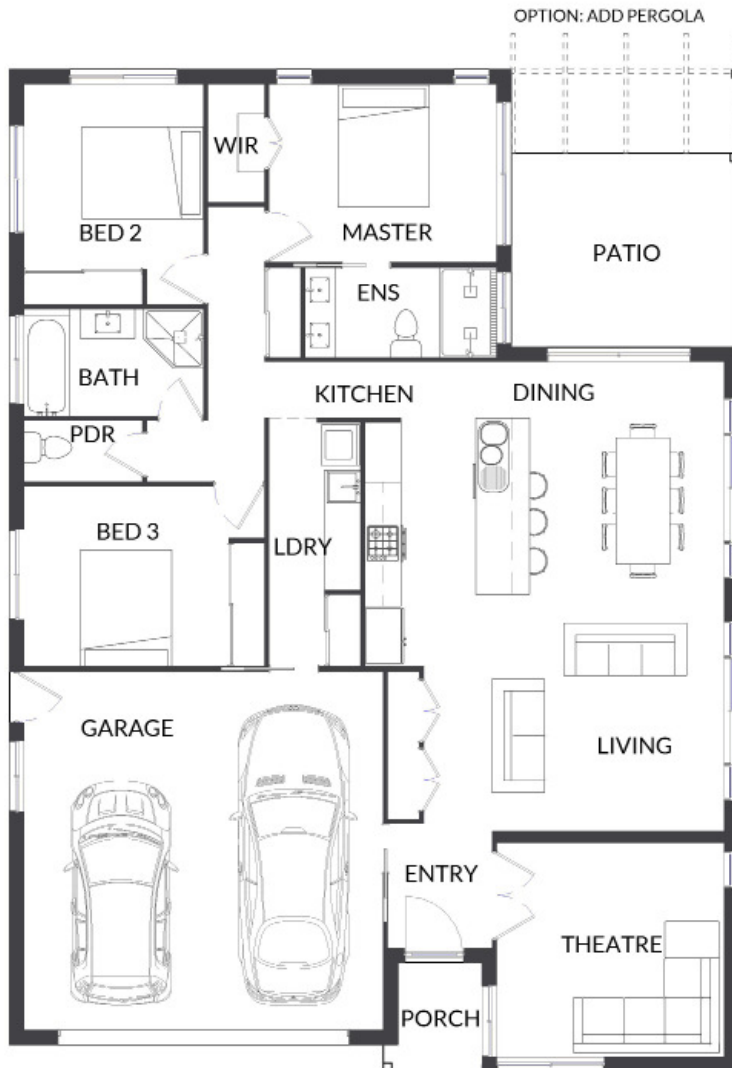

ASN2

SERIES SIXTEEN

3 BEDS 2 BATHS 2 CAR GARAGE

196 SQ. M.

12.2m HOUSE WIDTH 16.7m HOUSE LENGTH

140 LIVING + 12 PATIO + 3 PORCH + 40 GARAGE

YOUR BUSINESS
LOGO HERE

AREI