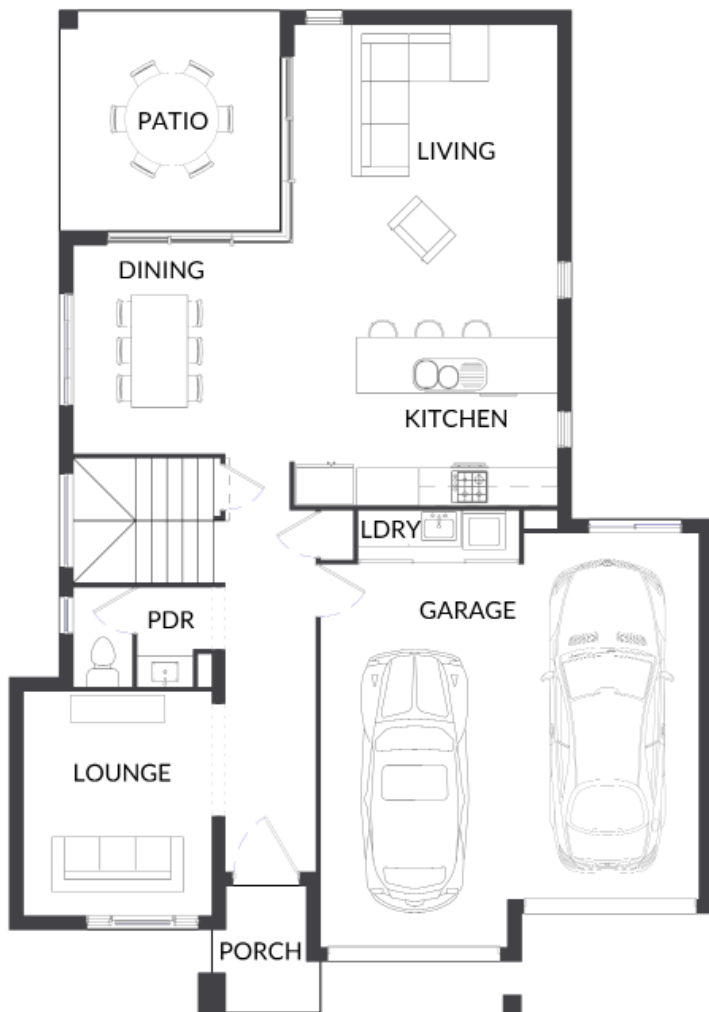

ADB1

SERIES FIVE

+STUDY  3  2  3  2

218 SQ. M.

11.3m HOUSE WIDTH 16.1m HOUSE LENGTH

156 LIVING + 12 PATIO + 3 PORCH + 39 GARAGE

LOWER FLOOR

UPPER FLOOR

YOUR BUSINESS
LOGO HERE