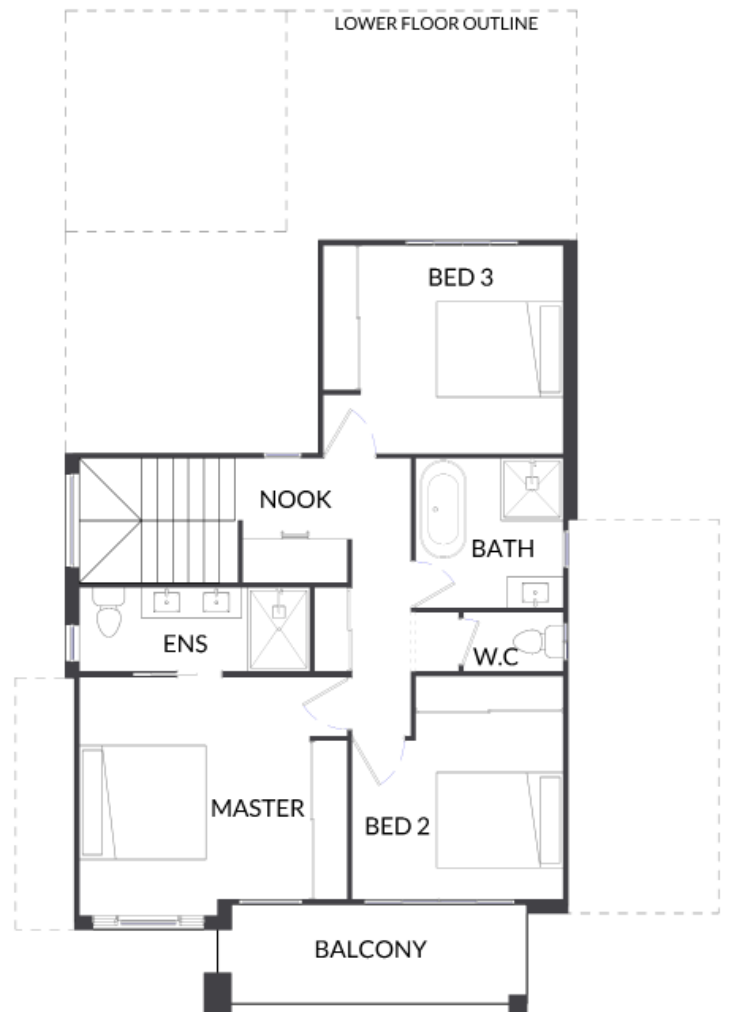

ADB1

SERIES FIVE

+STUDY  3  2  3  2

218 SQ. M.

11.3m HOUSE WIDTH 16.1m HOUSE LENGTH

156 LIVING + 12 PATIO + 3 PORCH + 39 GARAGE

LOWER FLOOR

UPPER FLOOR