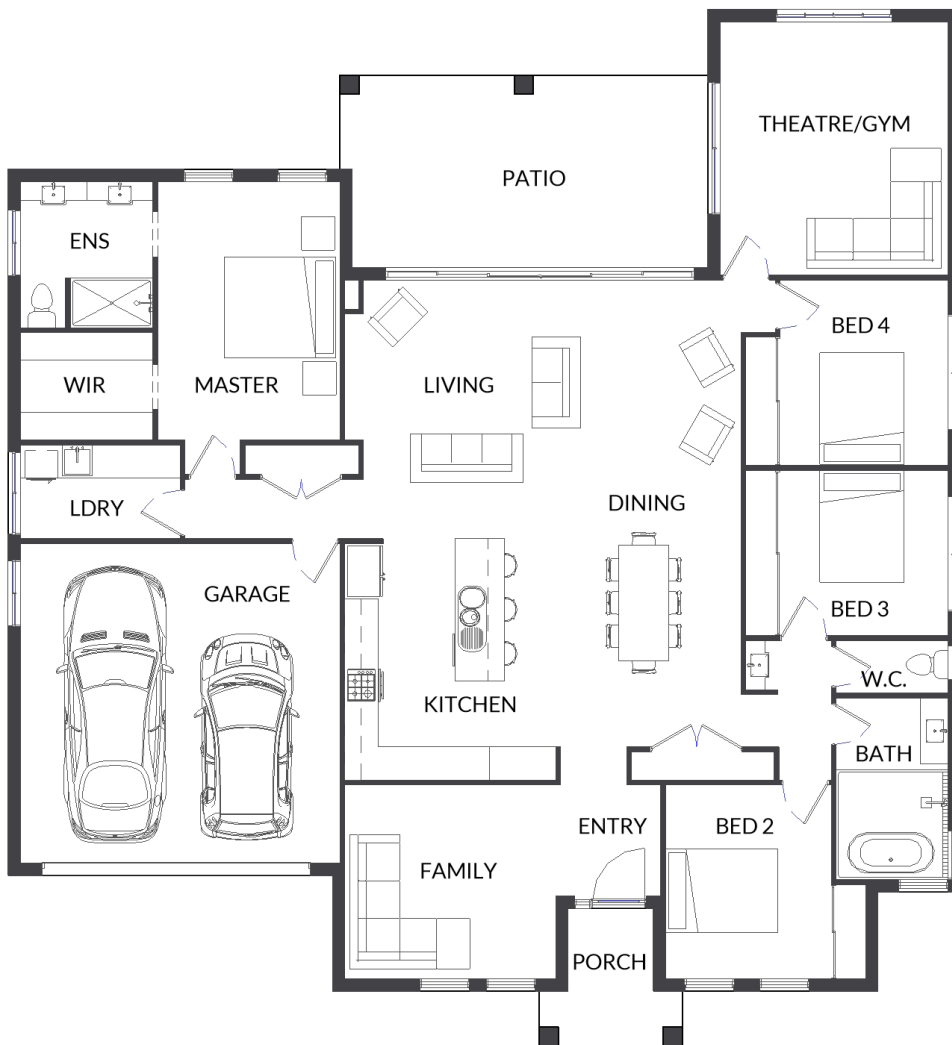

BSC4

SERIES THIRTY-FOUR

4 BEDS 3 BATHS 2 GARAGES

270 SQ. M.

17.3m HOUSE WIDTH 18.8m HOUSE LENGTH

205 LIVING + 23 PATIO + 5 PORCH + 37 GARAGE

YOUR BUSINESS LOGO HERE

YOUR NOTES