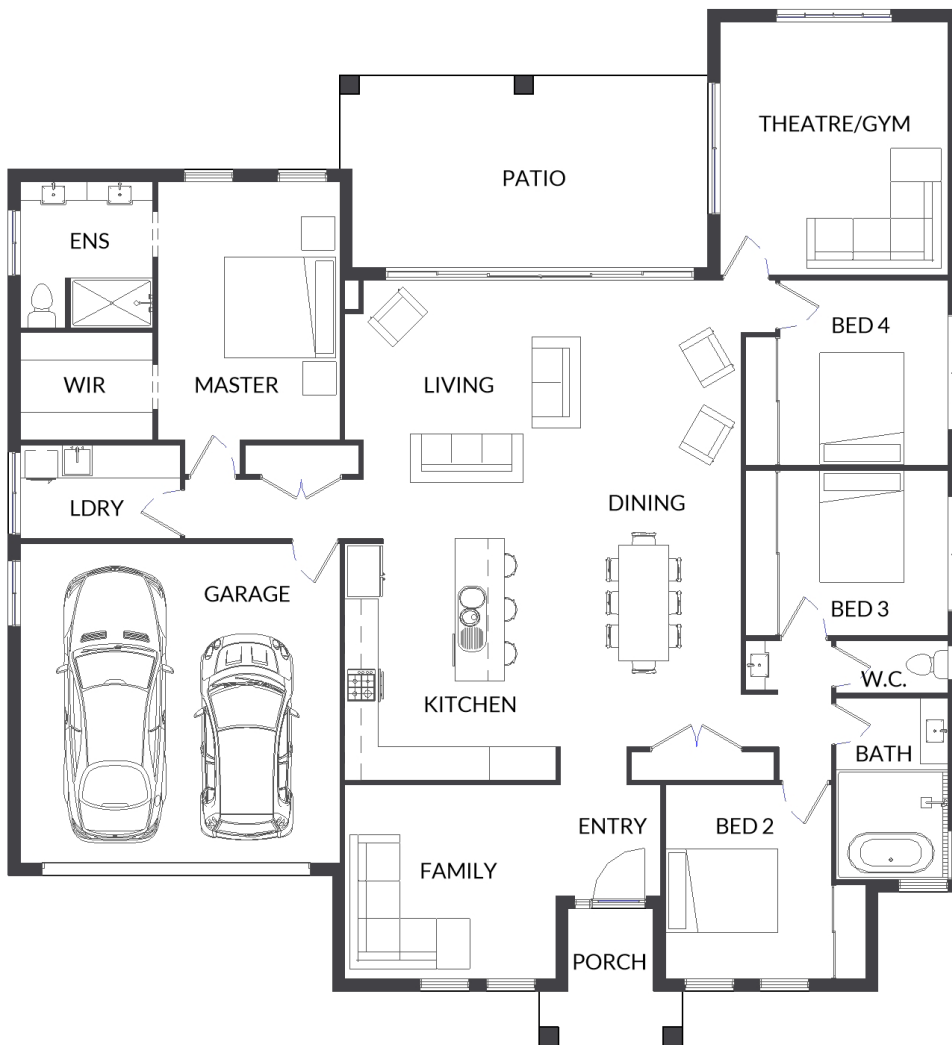

# BSC4

SERIES THIRTY-FOUR

4 BEDS 3 BATHS 2 GARAGES

# 270 SQ. M.

17.3m HOUSE WIDTH 18.8m HOUSE LENGTH

205 LIVING + 23 PATIO + 5 PORCH + 37 GARAGE

YOUR BUSINESS LOGO HERE

YOUR NOTES