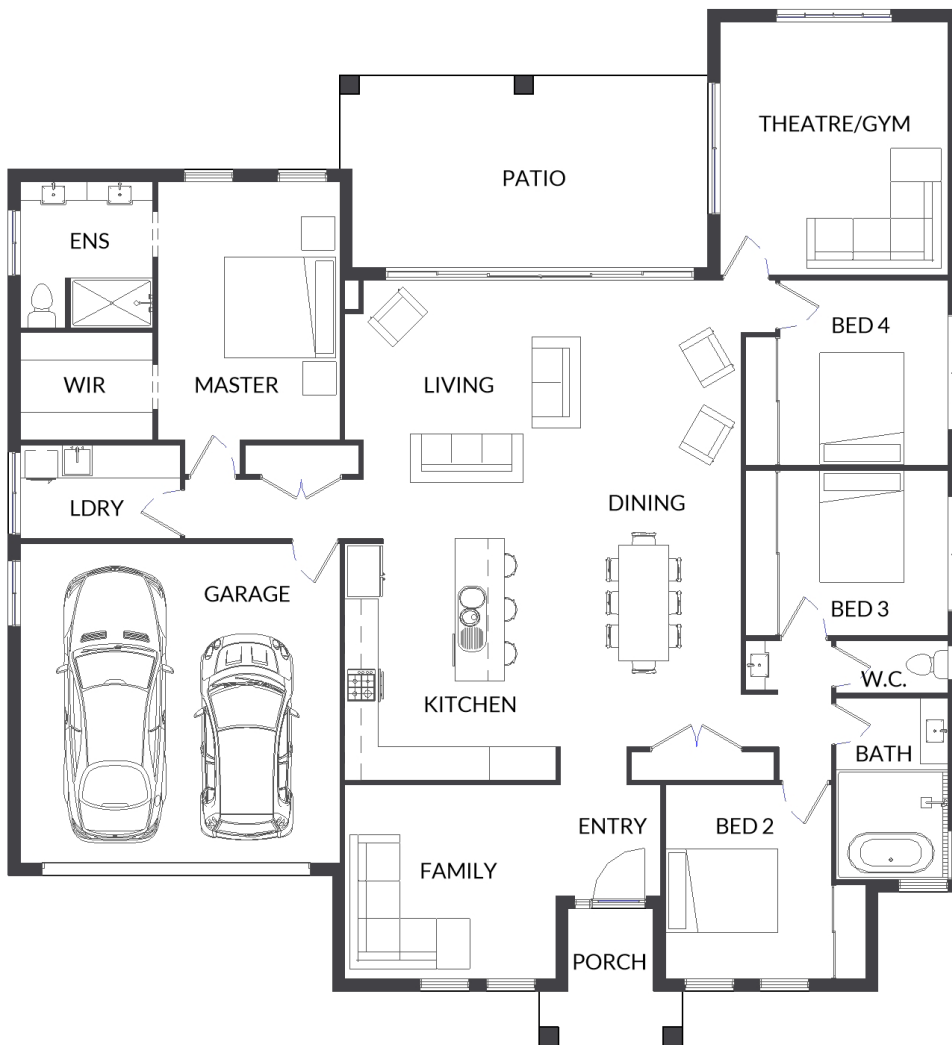

# BSC4

SERIES THIRTY-FOUR

4 BEDS 3 BATHS 2 GARAGES

# 270 SQ. M.

17.3m HOUSE WIDTH 18.8m HOUSE LENGTH

205 LIVING + 23 PATIO + 5 PORCH + 37 GARAGE

YOUR NOTES