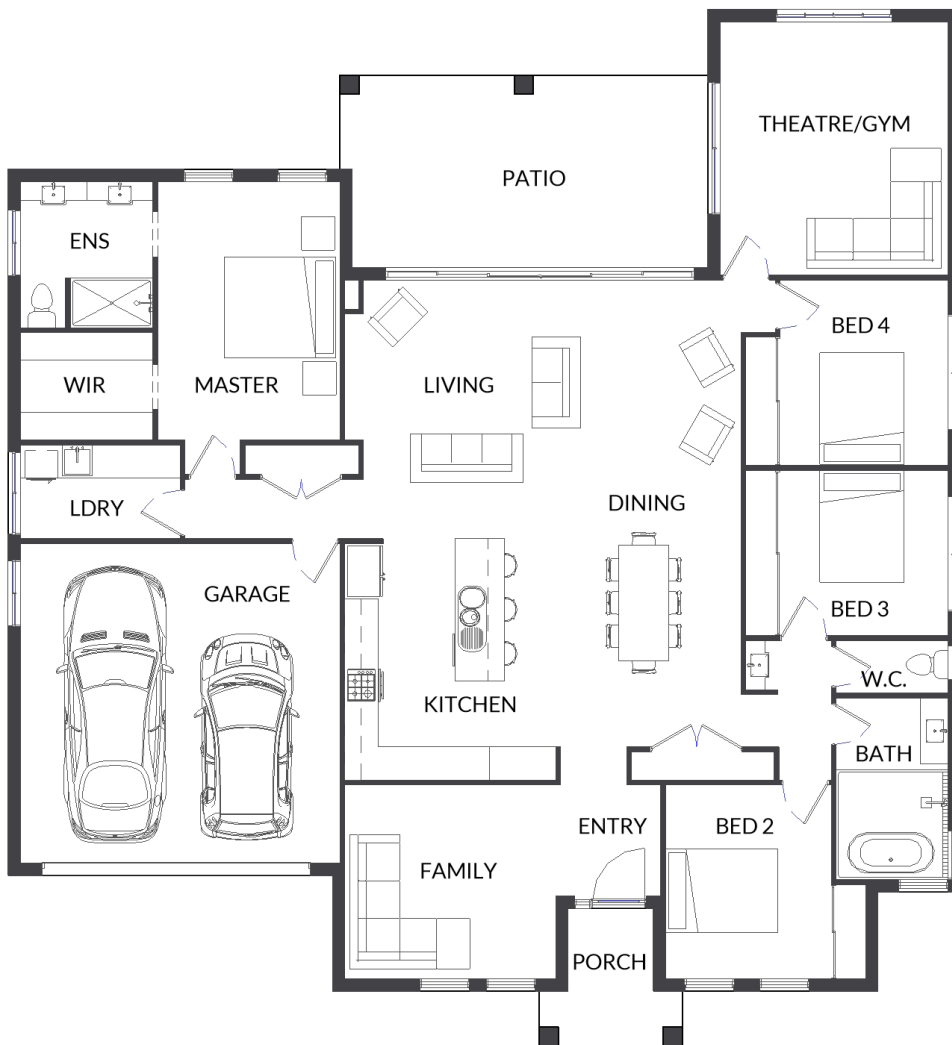

# BSC4

SERIES THIRTY-FOUR

4 BEDS 3 BATHS 2 GARAGES

# 270 SQ. M.

17.3m HOUSE WIDTH 18.8m HOUSE LENGTH

205 LIVING + 23 PATIO + 5 PORCH + 37 GARAGE

YOUR NOTES

YOUR BUSINESS LOGO HERE