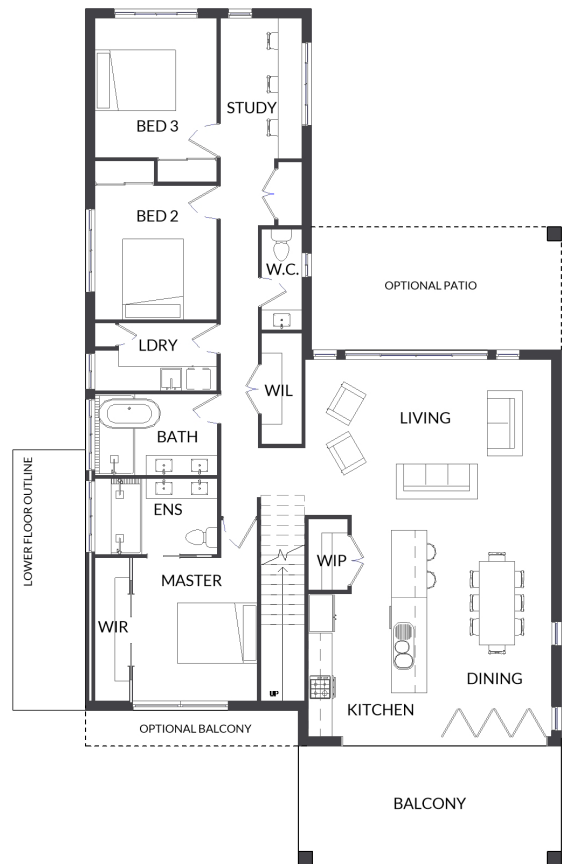

ADE2

SERIES THIRTY-TWO

+STUDY  4  2  3  2

281 SQ. M.

13.8m HOUSE WIDTH 21.6m HOUSE LENGTH

213 LIVING + 20 PATIO + 7 PORCH + 41 GARAGE

LOWER FLOOR

UPPER FLOOR

YOUR BUSINESS
LOGO HERE