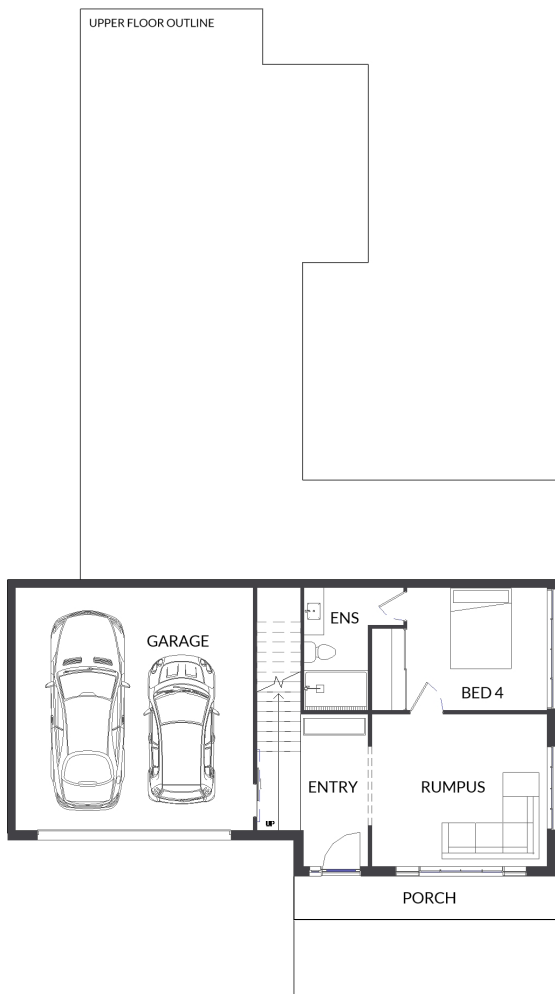

ADE2

SERIES THIRTY-TWO

+STUDY  4  2  3  2

281 SQ. M.

13.8m HOUSE WIDTH 21.6m HOUSE LENGTH

213 LIVING + 20 PATIO + 7 PORCH + 41 GARAGE

LOWER FLOOR

UPPER FLOOR